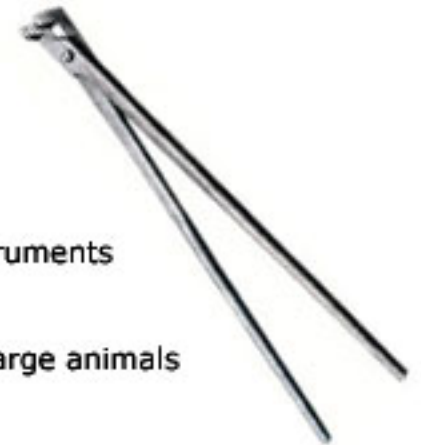

Name: Self Retaining Retractors
Art #: SI-1705-5
Detail: With 2 Pair of blades

Tooth Instruments

Name: Tooth Instruments
Art #: SI-1801-1
Detail:
Tooth forceps for whelps and other small animals, slightly bent stainless steel handle

Name: Tooth Instruments
Art #: SI-1802-2
Detail:
Root elevator, right stainless steel handle

Name: Tooth Instruments
Art #: SI-1804-4
Detail:
With interchangeable blade single piece

Name: Tooth Instruments
Art #: SI-1805-5
Detail:
For lower jaws with interchangeable blade, rasp surface on one side and the file on the other side, Folding (two pieces) straight or bended