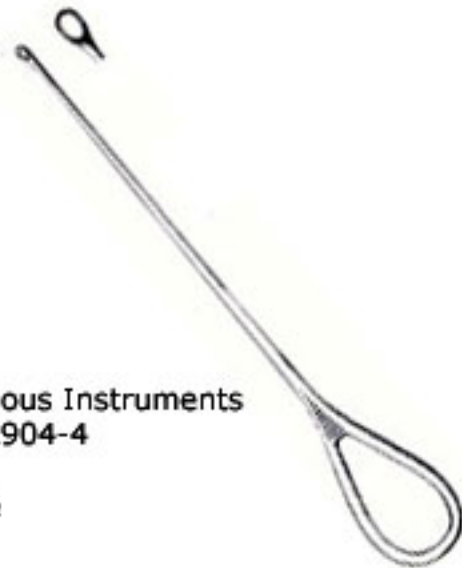

Name: Various Instruments
Art #: SI-1904-4
Detail:
Teat curette