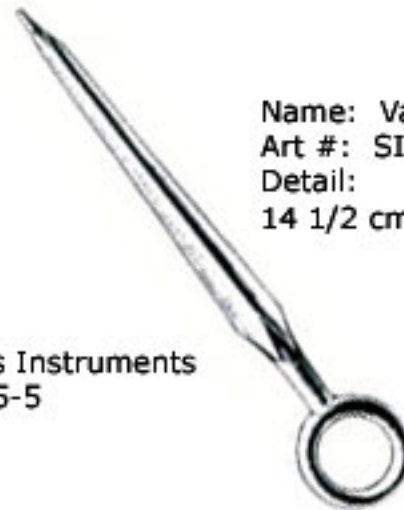

Name: Various Instruments
Art #: SI-1906-6
Detail:
14 1/2 cm