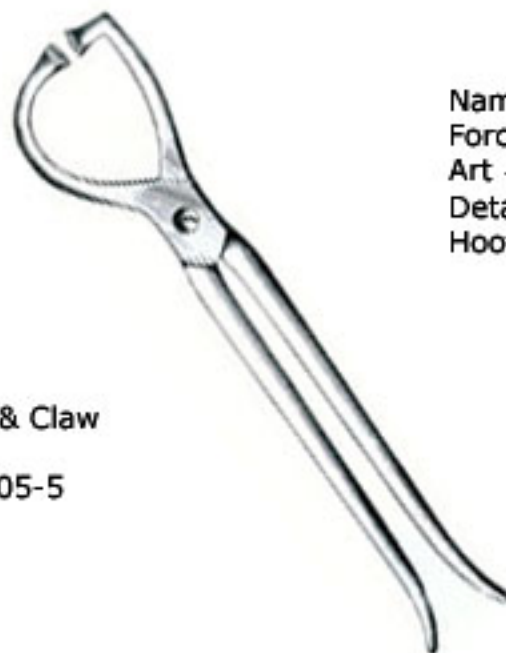

Hoof & Claw Instruments

Name: Hoof & Claw
Instruments
Art #: SI-1101-1
Detail:
Hoof knife, with especially
thin-ground blade right &
left hand

Name: Hoof & Claw
Instruments
Art #: SI-1103-3
Detail:
With wooden handle

Name: Hoof & Claw
Instruments
Art #: SI-1102-2
Detail:
With wooden handle
left & right side

Name: Hoof & Claw
Instruments
Art #: SI-1104-4
Detail:
Stainless steel handle

Name: Hoof Testing
Forceps
Art #: SI-1106-6
Detail:
Hoof Testing Forceps