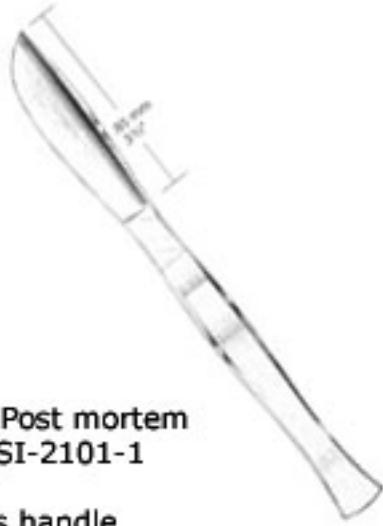

Post mortem

Name: Post mortem
Art #: SI-2101-1
Detail:
stainless handle