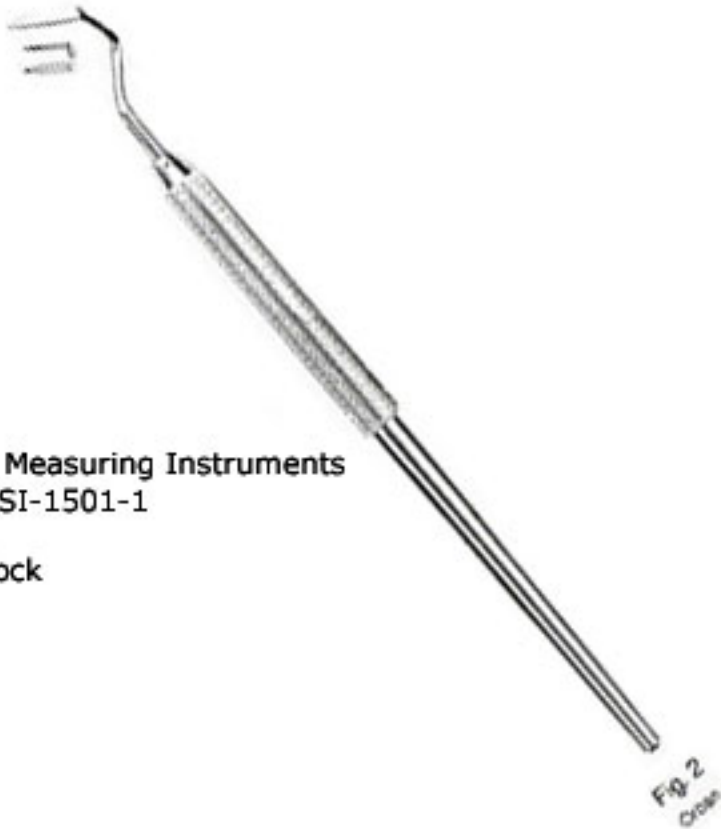

Measuring Instruments

Name: Measuring Instruments
Art #: SI-1501-1
Detail:
Screw lock

Name: Measuring Instruments
Art #: SI-1502-2
Detail:
11 1/2cm 4 1/2

Name: Measuring Instruments
Art #: SI-1504-4
Detail:
All uses, for metal- for wax