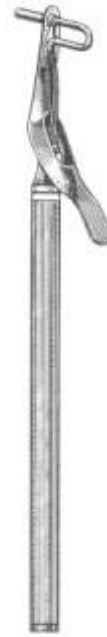

# Dental Crown Removers

**2704**  
Crown Spreader, Crown Remove.  
Special instrument for crown spreading  
after separating, simple and safe  
operation.

Universal "HM"  
12cm, 4 3/4"

2709

2710

2711  
Beebee  
10,5cm, 4 1/8"

2712  
Merchon

2713  
Morell

2714  
Morell

2715  
Morell

2716  
Morell

2717  
Treyman

2718  
Automatic Crown Remover  
With 2 Points

2719

# Amalgum Guns and Carriers

**2800**  
Medium-Large  
20cm

**2801**  
Medium-Jumbo  
20cm

**2802**  
Large-Jumbo  
20cm

**2803**  
Jumbo-Jumbo  
20cm

Ø 2 mm

**2804**  
Medium  
15.5cm

Ø 2.5 mm

**2805**  
Large  
15.5cm

Ø 3 mm

**2806**  
Jumbo  
15.5cm

Ø 2 mm  
**2807**  
Straight  
15cm

Ø 2 mm  
**2808**  
15cm

**2809**  
15cm  
90°

**2810**  
Amalgam Well  
Non Skid Base  
Ø 3.5mm