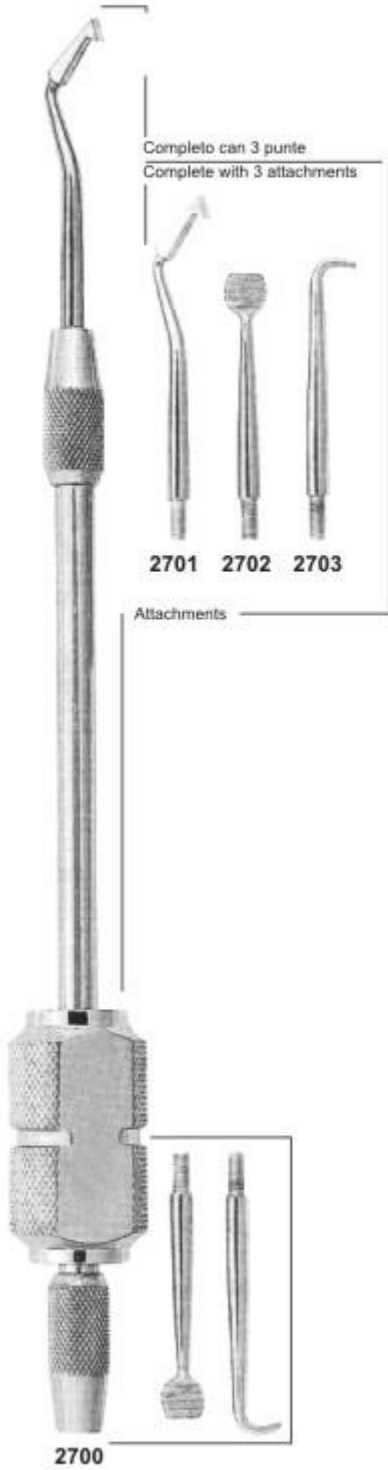

# Dental Crown Removers

**2704**  
Crown Spreader, Crown Remove.  
Special instrument for crown spreading  
after separating, simple and safe  
operation.

Universal "HM"  
12cm, 4 3/4"

2709

2710

2711  
Beebee  
10,5cm, 4 1/8"

2712  
Merchon

2713  
Morell

2714  
Morell

2715  
Morell

2716  
Morell

2717  
Treyman

2718  
Automatic Crown Remover  
With 2 Points

2719

# Amalgum Guns and Carriers

**2800**  
Medium-Large  
20cm

**2801**  
Medium-Jumbo  
20cm

**2802**  
Large-Jumbo  
20cm

**2803**  
Jumbo-Jumbo  
20cm

Ø 2 mm

**2804**  
Medium  
15.5cm

Ø 2.5 mm

**2805**  
Large  
15.5cm

Ø 3 mm

**2806**  
Jumbo  
15.5cm

Ø 2 mm  
**2807**  
Straight  
15cm

Ø 2 mm  
**2808**  
15cm

**2809**  
15cm  
90°

**2810**  
Amalgam Well  
Non Skid Base  
Ø 3.5mm