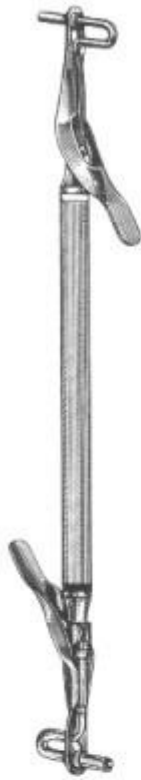

# Dental Crown Removers

**2704**  
Crown Spreader, Crown Remove.  
Special instrument for crown spreading  
after separating, simple and safe  
operation.

Universal "HM"  
12cm, 4 3/4"

2709

2710

2711  
Beebee  
10,5cm, 4 1/8"

2712  
Merchon

2713  
Morell

2714  
Morell

2715  
Morell

2716  
Morell

2717  
Treyman

2718  
Automatic Crown Remover  
With 2 Points

2719

# Amalgum Guns and Carriers

**2800**  
Medium-Large  
20cm

**2801**  
Medium-Jumbo  
20cm

**2802**  
Large-Jumbo  
20cm

**2803**  
Jumbo-Jumbo  
20cm

Ø 2 mm

**2804**  
Medium  
15.5cm

Ø 2.5 mm

**2805**  
Large  
15.5cm

Ø 3 mm

**2806**  
Jumbo  
15.5cm

Ø 2 mm  
**2807**  
Straight  
15cm

Ø 2 mm  
**2808**  
15cm

**2809**  
15cm  
90°

**2810**  
Amalgam Well  
Non Skid Base  
Ø 3.5mm