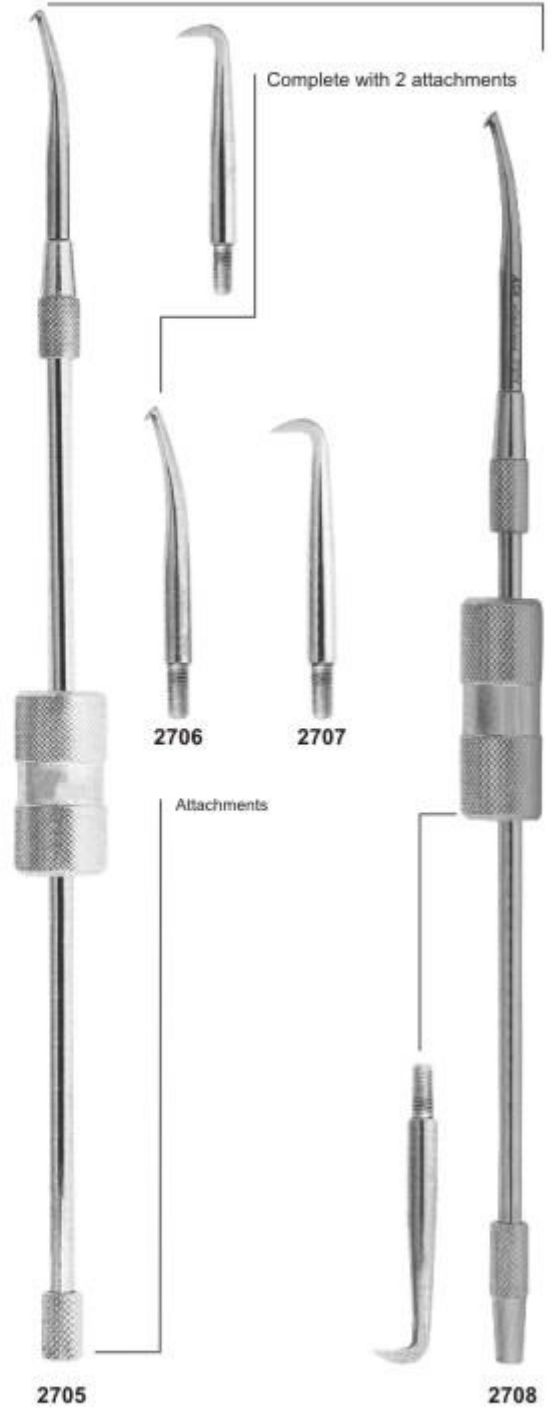

# Dental Crown Removers

**2704**  
Crown Spreader, Crown Remove.  
Special instrument for crown spreading  
after separating, simple and safe  
operation.

Universal "HM"  
12cm, 4 3/4"

2709

2710

2711  
Beebee  
10,5cm, 4 1/8"

2712  
Merchon

2713  
Morell

2714  
Morell

2715  
Morell

2716  
Morell

2717  
Treyman

2718  
Automatic Crown Remover  
With 2 Points

2719

# Amalgum Guns and Carriers

**2800**  
Medium-Large  
20cm

**2801**  
Medium-Jumbo  
20cm

**2802**  
Large-Jumbo  
20cm

**2803**  
Jumbo-Jumbo  
20cm

Ø 2 mm

**2804**  
Medium  
15.5cm

Ø 2.5 mm

**2805**  
Large  
15.5cm

Ø 3 mm

**2806**  
Jumbo  
15.5cm

Ø 2 mm  
**2807**  
Straight  
15cm

Ø 2 mm  
**2808**  
15cm

**2809**  
15cm  
90°

**2810**  
Amalgam Well  
Non Skid Base  
Ø 3.5mm