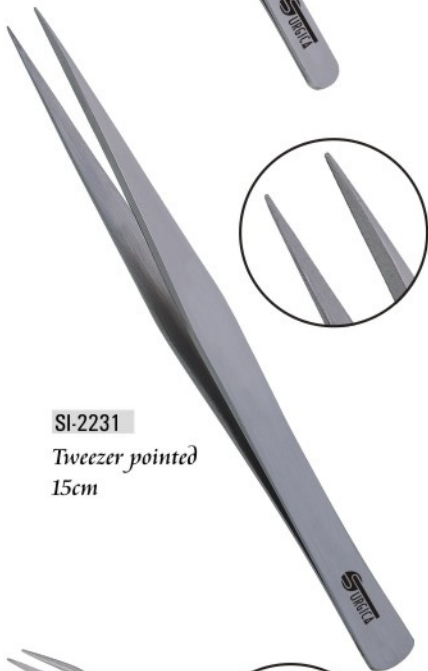

AVAILABLE FINISHES

Mirror

Matt

Sand Blasted

Gold Plated

Color Coated

All Tweezers are made of superior quality stainless steel J1/420, HRC (hardness) 43° - 45°. Available in slanted, straight & pointed tips.

Tweezers

SI-2219
Tweezer Fine
pointed
9.5cm
magnified

SI-2220
Tweezer Fine
pointed magnified
9.5cm

SI-2221
Automatic Tweezer
11cm

SI-2222
Tweezer pointed
Curved
9.5cm

SI-2223
Tweezer pointed
9.5cm

SI-2224
Tweezer flat tip
9.5cm

SI-2225
Tweezer inner
Curved
9.5cm
point gold plated
half tip

SI-2226
Tweezer pointed
9.5cm

SI-2227
Tweezer pointed
9.5cm

Professional Tweezers

SI-2228
Tweezer pointed
Curved
9.5cm

SI-2229
Tweezer pointed
11cm

SI-2230
Tweezer pointed
11cm

SI-2231
Tweezer pointed
15cm

SI-2232
Tweezer
11cm
straight pointed

SI-2233
Tweezer
11cm
pointed curved

SI-2234
Tweezer
11cm
pointed curved

SI-2235
Tweezer pointed
13cm

SI-2236
Tweezer pointed
11cm