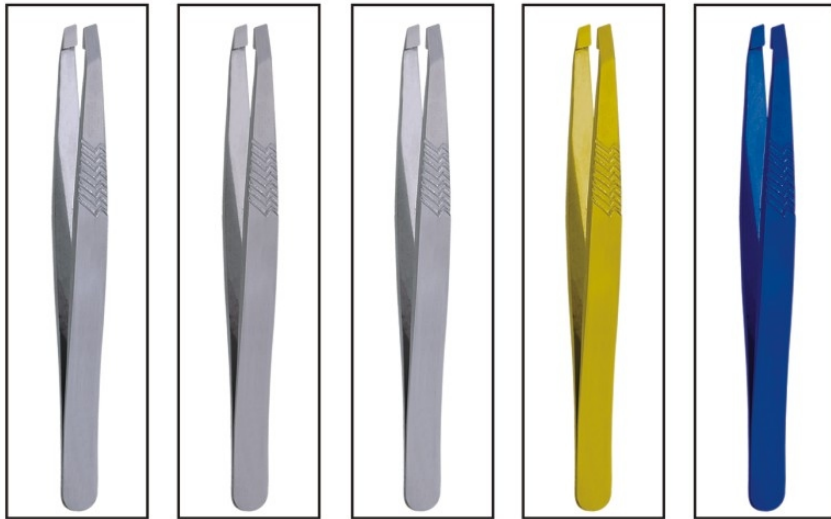

AVAILABLE FINISHES

Mirror

Matt

Sand Blasted

Gold Plated

Color Coated

All Tweezers are made of superior quality stainless steel J1/420, HRC (hardness) 43° - 45°. Available in slanted, straight & pointed tips.

Tweezers

SI-2201
Tweezer
9.5cm
slant tip
Multi color

SI-2202
Tweezer
9.5cm
slant tip
Multi color

SI-2203
Tweezer
9.5cm
slant tip
Multi color

SI-2204
Tweezer
9.5cm
slant tip

SI-2205
Tweezer
6.5cm
slant tip

SI-2206
Tweezer
9.5cm
slant tip

SI-2207
Tweezer
9.5cm
white slant tip

SI-2208
Tweezer pointed
9.5cm
gold plated

SI-2209
Tweezer pointed
9.5cm
slant tip

Tweezers

SI-2210
Tweezer
9.5cm
slant tip

SI-2211
Tweezer
9.5cm
slant tip

SI-2212
Tweezer
9.5cm
Easy grip
slant tip

SI-2225
Tweezer inner
Curved
9.5cm
point gold plated
half tip

SI-2226
Tweezer pointed
9.5cm

SI-2227
Tweezer pointed
9.5cm

Professional Tweezers

SI-2228
Tweezer pointed
Curved
9.5cm

SI-2229
Tweezer pointed
11cm