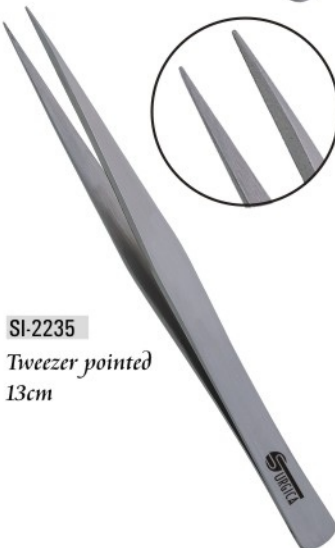

AVAILABLE FINISHES

Mirror

Matt

Sand Blasted

Gold Plated

Color Coated

All Tweezers are made of superior quality stainless steel J1/420, HRC (hardness) 43° - 45°. Available in slanted, straight & pointed tips.

SI-2213
Tweezer pointed
9.5cm
Multi color

SI-2214
Tweezer pointed
9.5cm
Blue color

SI-2215
Tweezer pink
slant tip
9.5cm

SI-2216
Tweezer slant tip
9.5cm
Multi color

SI-2217
Tweezer slant tip
9.5cm

SI-2218
Tweezer slant tip
9.5cm

SI-2225
Tweezer inner
Curved
9.5cm
point gold plated
half tip

SI-2226
Tweezer pointed
9.5cm

SI-2227
Tweezer pointed
9.5cm

Professional Tweezers

SI-2228
Tweezer pointed
Curved
9.5cm

SI-2229
Tweezer pointed
11cm

SI-2230
Tweezer pointed
11cm

SI-2231
Tweezer pointed
15cm

SI-2232
Tweezer
11cm
straight pointed

SI-2233
Tweezer
11cm
pointed curved

SI-2234
Tweezer
11cm
pointed curved

SI-2235
Tweezer pointed
13cm

SI-2236
Tweezer pointed
11cm