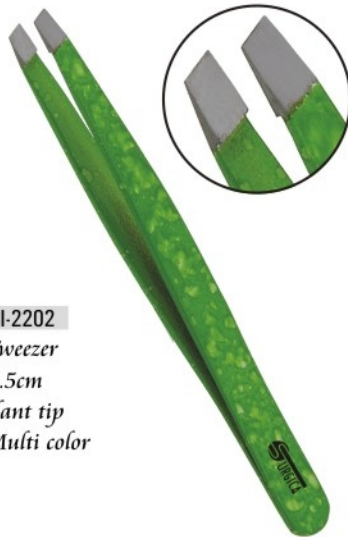

AVAILABLE FINISHES

Mirror

Matt

Sand Blasted

Gold Plated

Color Coated

All Tweezers are made of superior quality stainless steel J1/420, HRC (hardness) 43° - 45°. Available in slanted, straight & pointed tips.

Tweezers

SI-2201
Tweezer
9.5cm
slant tip
Multi color

SI-2202
Tweezer
9.5cm
slant tip
Multi color

SI-2203
Tweezer
9.5cm
slant tip
Multi color

SI-2204
Tweezer
9.5cm
slant tip

SI-2205
Tweezer
6.5cm
slant tip

SI-2206
Tweezer
9.5cm
slant tip

SI-2207
Tweezer
9.5cm
white slant tip

SI-2208
Tweezer pointed
9.5cm
gold plated

SI-2209
Tweezer pointed
9.5cm
slant tip

Tweezers

SI-2210
Tweezer
9.5cm
slant tip

SI-2211
Tweezer
9.5cm
slant tip

SI-2212
Tweezer
9.5cm
Easy grip
slant tip

SI-2225
Tweezer inner
Curved
9.5cm
point gold plated
half tip

SI-2226
Tweezer pointed
9.5cm

SI-2227
Tweezer pointed
9.5cm

Professional Tweezers

SI-2228
Tweezer pointed
Curved
9.5cm

SI-2229
Tweezer pointed
11cm