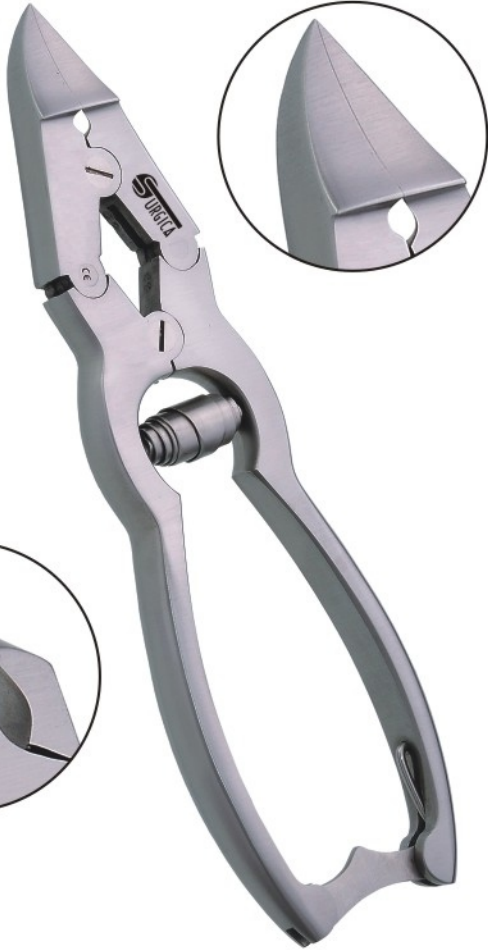

AVAILABLE FINISHES

Mirror

Matt

Sand Blasted

Gold Plated

Partial
Gold Plated

Implements produced for professional usage are made of Japanese stainless steel J/2 - 420, HRC (hardness) 52° - 55°.

Implements produced for personal usage are made of superior quality stainless steel 410, HRC (hardness) 45° - 48°.

Pedicure Nail Cutters

SI-2101
Nail cutter
14.0cm
Moon Shape
Plain Handle
Jaw Size 23mm

SI-2102
Pedicure Nail Cutter
15.0cm
Heavy duty

SI-2103
Pedicure Nail Cutter
15.0cm
Heavy duty

SI-2104
Pedicure Nail Cutter
14.0cm

Pedicure Nail Cutters

SI-2105
Pedicure Nail Cutter
14.0cm
Flat Jaw

SI-2106
Pedicure Nail Cutter
15.0cm
Jaw Size 23mm
Heavy duty

SI-2107
Pedicure Nail Cutter
16.0cm
Heavy duty
Jaw Size 25mm

SI-2108
Pedicure Nail Cutter
14.0cm
Jaw Size 22mm
Flat Handle

Pedicure Nail Cutters

SI-2109
Pedicure Cutter
16.0cm
Multi Action
Heavy duty

SI-2110
Pedicure Cutter
13.5cm \otimes 11.5cm
with barrel spring

SI-2111
Pedicure Cutter
14.0cm
Half Tip
Jaw Size 10mm

SI-2112
Pedicure Cutter
13.0cm