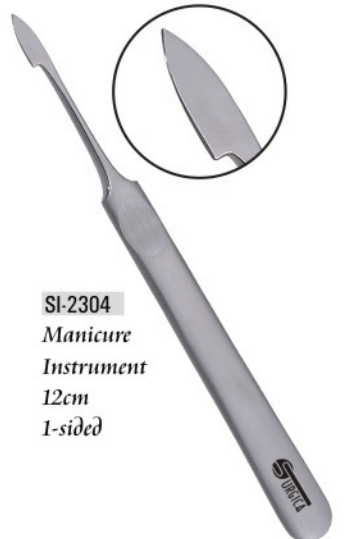

## AVAILABLE FINISHES

Mirror

Matt

Sand Blasted

Gold Plated

Color Coated

All Implements are made of superior quality stainless steel 410, HRC (hardness) 45° - 48°.

# Manicure Instruments

**SI-2301**  
Manicure  
Instrument  
12cm  
2-sided

**SI-2302**  
Manicure  
Instrument  
12cm  
2-sided

**SI-2303**  
Manicure  
Instrument  
12cm  
2-sided

**SI-2304**  
Manicure  
Instrument  
12cm  
1-sided

**SI-2305**  
Manicure  
Instrument  
12cm  
1-sided

**SI-2306**  
Manicure  
Instrument  
12cm  
1-sided

**SI-2307**  
Manicure  
Instrument  
12cm  
1-sided

**SI-2308**  
Manicure  
Instrument  
11cm  
2-sided

**SI-2309**  
Manicure  
Instrument  
14cm  
2-sided

**SI-2310**  
Manicure  
Instrument  
14cm  
2-sided

**SI-2311**  
Manicure  
Instrument  
14cm  
1-sided

**SI-2312**  
Manicure  
Instrument  
14cm  
2-sided