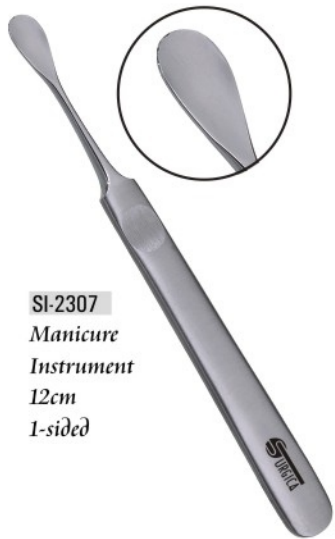

## AVAILABLE FINISHES

Mirror

Matt

Sand Blasted

Gold Plated

Color Coated

All Implements are made of superior quality stainless steel 410, HRC (hardness) 45° - 48°.

# Manicure Instruments

**SI-2301**  
Manicure  
Instrument  
12cm  
2-sided

**SI-2302**  
Manicure  
Instrument  
12cm  
2-sided

**SI-2303**  
Manicure  
Instrument  
12cm  
2-sided

**SI-2304**  
Manicure  
Instrument  
12cm  
1-sided

**SI-2305**  
Manicure  
Instrument  
12cm  
1-sided

**SI-2306**  
Manicure  
Instrument  
12cm  
1-sided

**SI-2307**  
Manicure  
Instrument  
12cm  
1-sided

**SI-2308**  
Manicure  
Instrument  
11cm  
2-sided